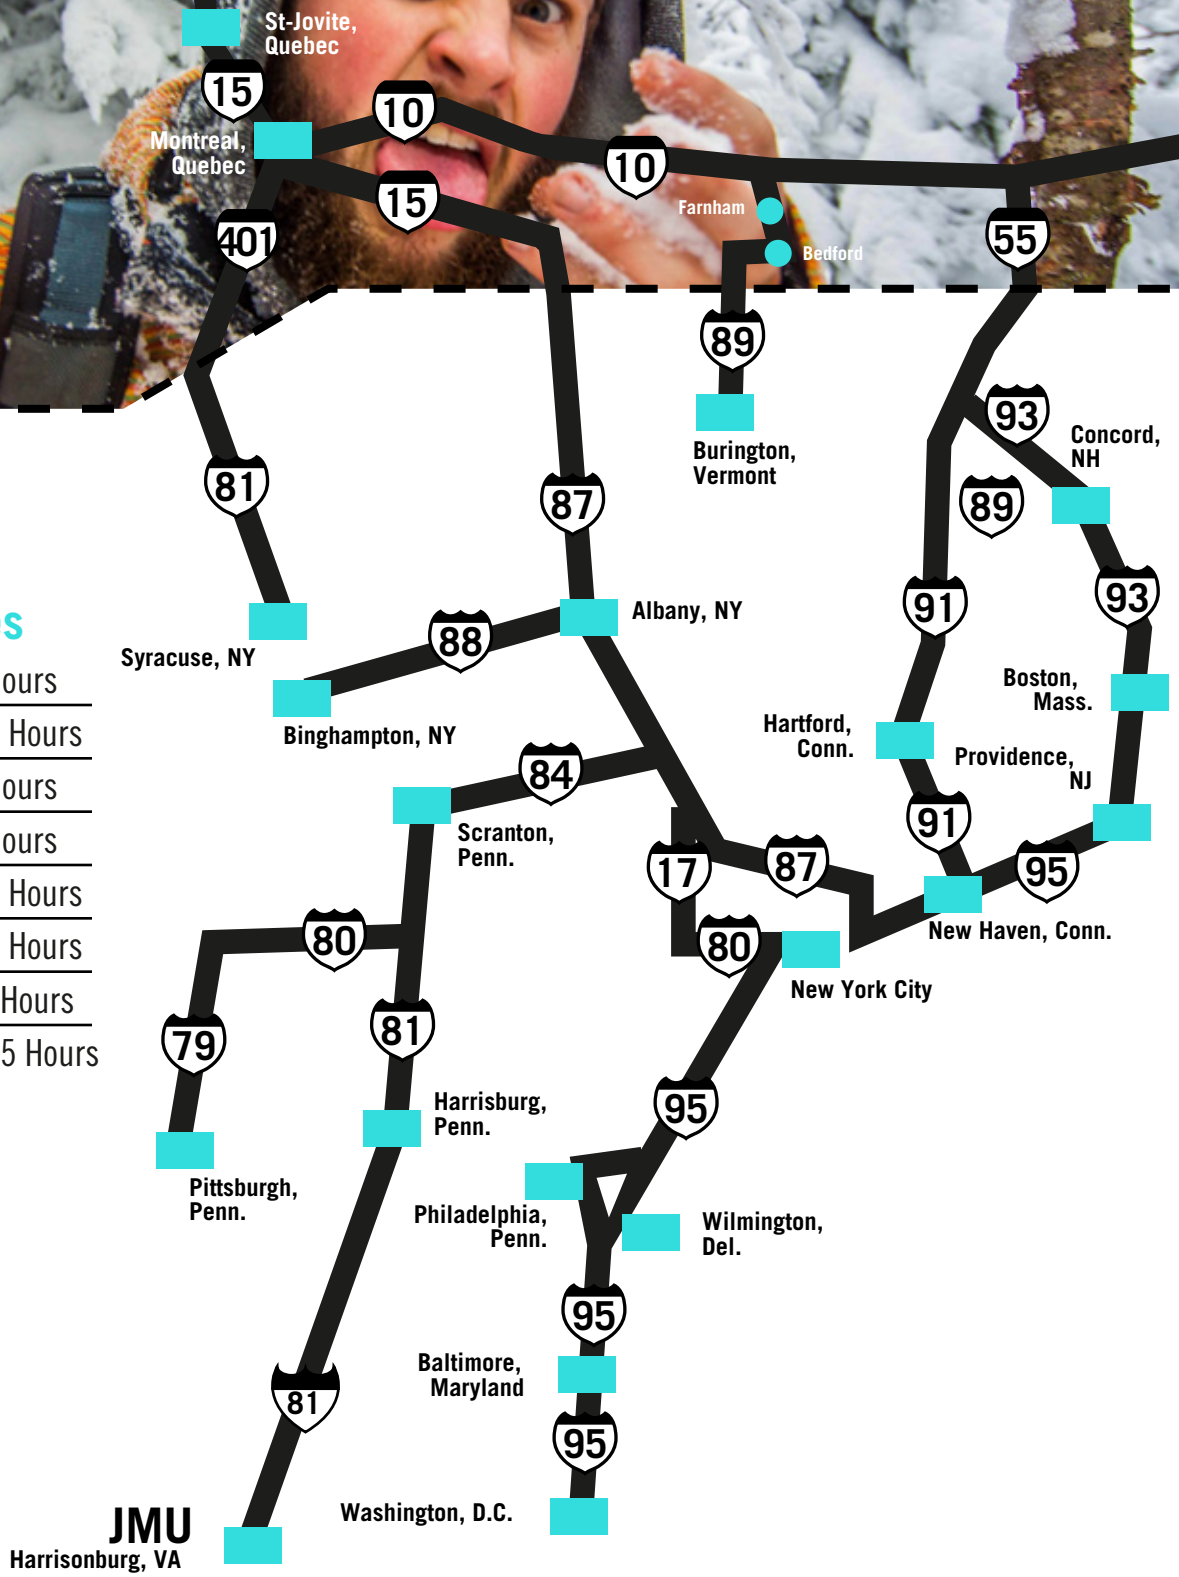

You made it!
TREMBLANT
Mont-Tremblant, Québec

Canadian border

Est. Driving Times

Boston, MA	4 Hours
Philadelphia, PA	8.5 Hours
Albany, NY	5 Hours
Rochester, NY	6 Hours
Syracuse, NY	5.5 Hours
New York, NY	7.5 Hours
Baltimore, MD	11 Hours
Washington, DC	11.5 Hours

Note: This map provides suggested routes. Please use other maps for more details

COLLEGEXBREAKS

703-425-6630

1-800-999-SKI-9